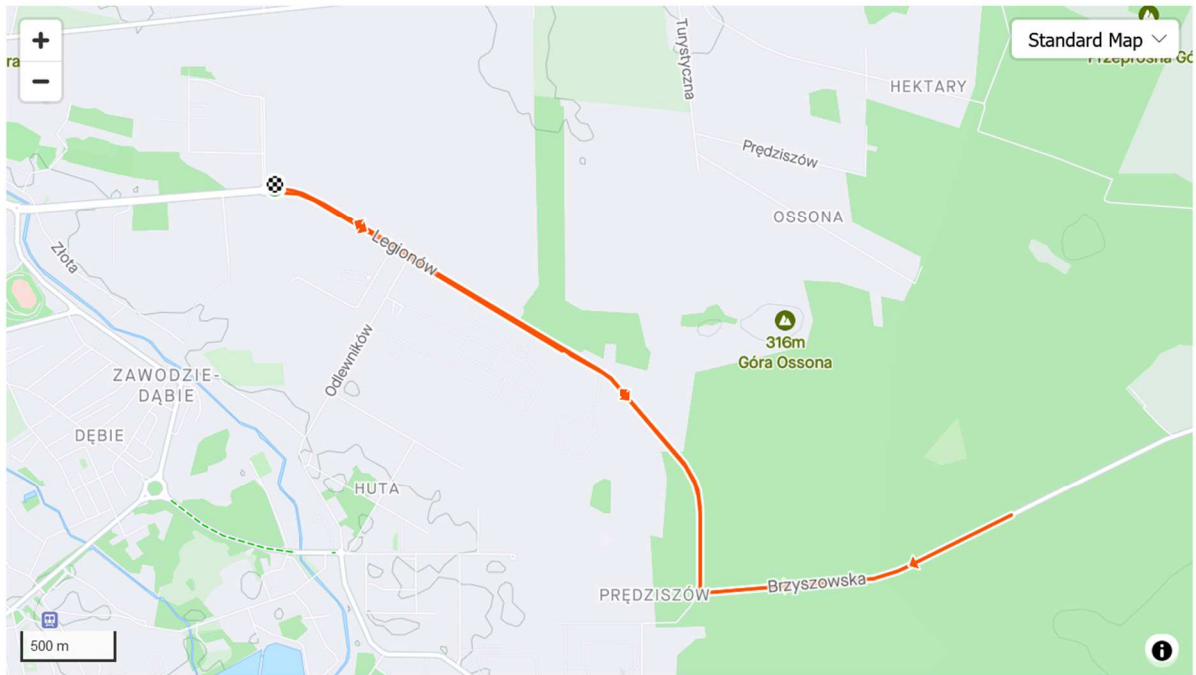

## Route and Elevation

## Details

📍 10.0 km

📏 44 m