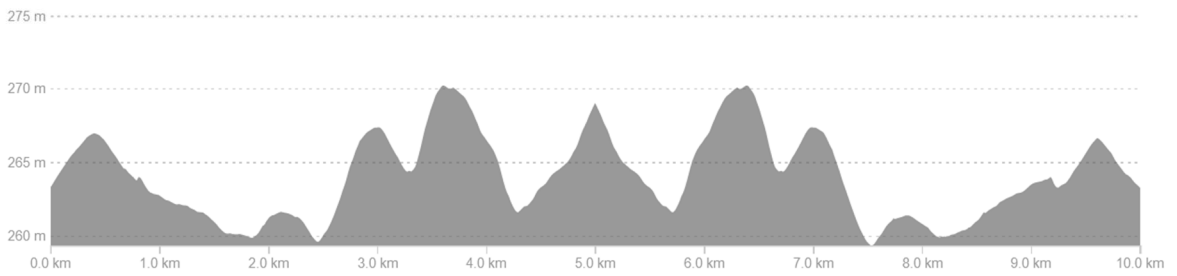

## Route and Elevation

## Details

📍 10.0 km

📏 44 m